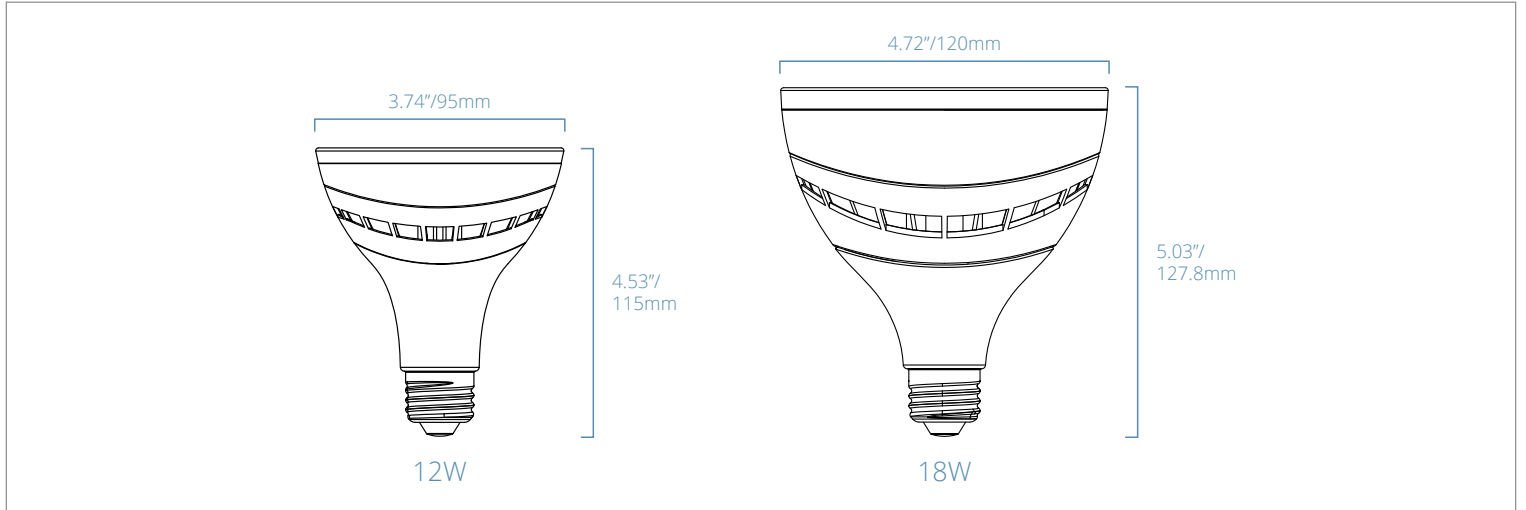

PERFORMANCE SUMMARY

Order Code	Item #	Lumens	Watts	CCT	CRI	Beam	MOL	MOD	Life/Hours	Replaces Incan.	ES
10913	LED12WPAR30/NFL/830-U	1,200	12W	3000K	80+	25°	4.33"	3.74"	50,000	75W	★
10914	LED12WPAR30/NFL/840-U	1,200	12W	4000K	80+	25°	4.33"	3.74"	50,000	75W	★
10915	LED18WPAR38/NFL/830-U	2,000	18W	3000K	80+	25°	5.03"	4.72"	50,000	150W	★
10916	LED18WPAR38/NFL/840-U	2,000	18W	4000K	80+	25°	5.03"	4.72"	50,000	150W	★

NOTE: Use order code when ordering. ★ENERGY STAR® Approved

DIMENSIONS