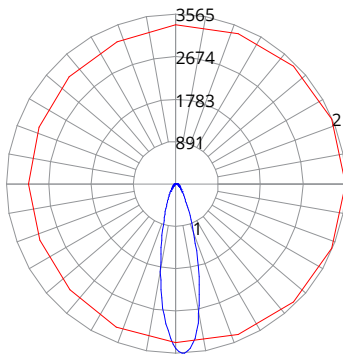

PERFORMANCE SUMMARY

Order Code	Item #	Lumens	Watts	CCT	CRI	Beam	MOL	MOD	Life/Hours	Replaces Incan.	ES
10913	LED12WPAR30/NFL/830-U	1,200	12W	3000K	80+	25°	4.33"	3.74"	50,000	75W	★
10914	LED12WPAR30/NFL/840-U	1,200	12W	4000K	80+	25°	4.33"	3.74"	50,000	75W	★
10915	LED18WPAR38/NFL/830-U	2,000	18W	3000K	80+	25°	5.03"	4.72"	50,000	150W	★
10916	LED18WPAR38/NFL/840-U	2,000	18W	4000K	80+	25°	5.03"	4.72"	50,000	150W	★

NOTE: Use order code when ordering. ★ENERGY STAR® Approved

DIMENSIONS

PHOTOMETRICS

LED12WPAR30/NFL/8xx-U

ZONAL LUMEN SUMMARY		
Zone	Lumens	%Fixture
0-30	923.27	70.9%
0-40	1069.54	82.1%
0-60	1226.15	94.1%
0-80	1293.61	99.3%
0-90	1300.84	99.9%
60-80	67.49	5.2%
70-80	24.31	1.9%
80-90	7.23	0.6%
0-180	1302.69	100%

LED18WPAR30/NFL/8xx-U

ZONAL LUMEN SUMMARY		
Zone	Lumens	%Fixture
0-30	1537.93	68.8%
0-40	1782.34	79.8%
0-60	2034.37	91.1%
0-80	2148.39	96.2%
0-90	2162.51	96.8%
60-80	114.02	5.1%
70-80	41.79	1.9%
80-90	14.12	0.6%
0-180	2233.98	100%